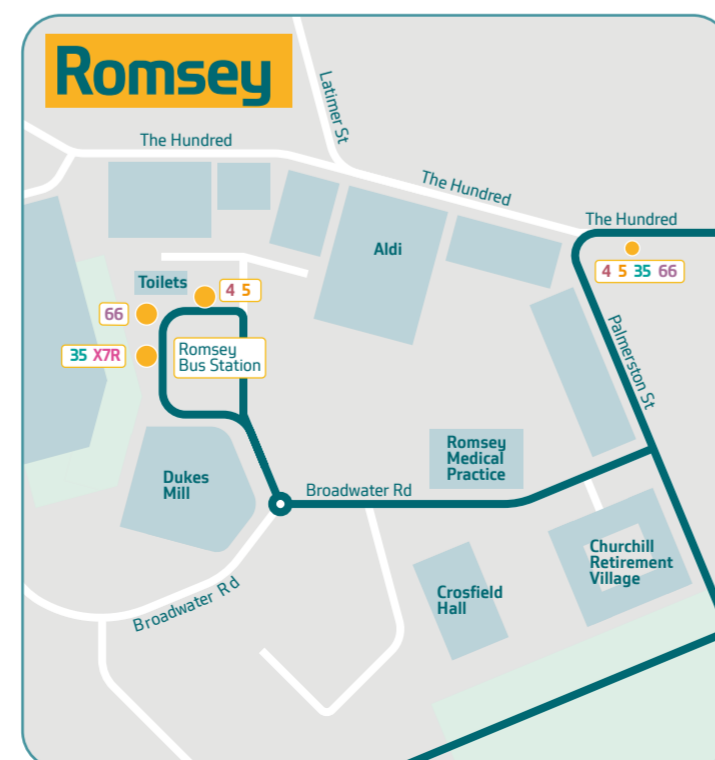

Southampton Area Public Transport Map

A guide to getting around the Southampton area

March 2025

Bus operators

Bluestar / quayconnect	01202 338421	www.bluestarbus.co.uk
First Solent	0345 646 0707	www.firstsolent.co.uk
Salisbury Reds	01202 338421	www.salisburyreds.co.uk
Stagecoach		www.stagecoachbus.com
Unilink	02380 595974	www.unilinkbus.co.uk
Xelabus	02380 644715	www.xelabus.info
CES		www.coachevents-services.co.uk

Coach operators

Megabus	0141 352 4444	www.megabus.com
National Express	0871 781 8181	www.nationalexpress.com

Rail operators

Cross Country	0344 736 9123	www.crosscountrytrains.co.uk
Great Western Railway	0345 700 0125	www.gwr.com
National Rail Enquiries	0345 748 4950	www.nationalrail.co.uk
Southern	0345 127 2920	www.southernrailway.com
South Western Railway	0345 600 0650	www.southwesternrailway.com

Ferry operators

Hythe Ferry	02380 840722	www.hytheferry.co.uk
Red Funnel Ferries	02380 019192	www.redfunnel.co.uk

Public Transport Enquires

Traveline 0871 200 2233 www.traveline.info/sw

Calls cost 12p per minute from land lines plus connection fee. Calls from other networks may vary.

Southampton City Centre

Where to catch your bus in Southampton City Centre