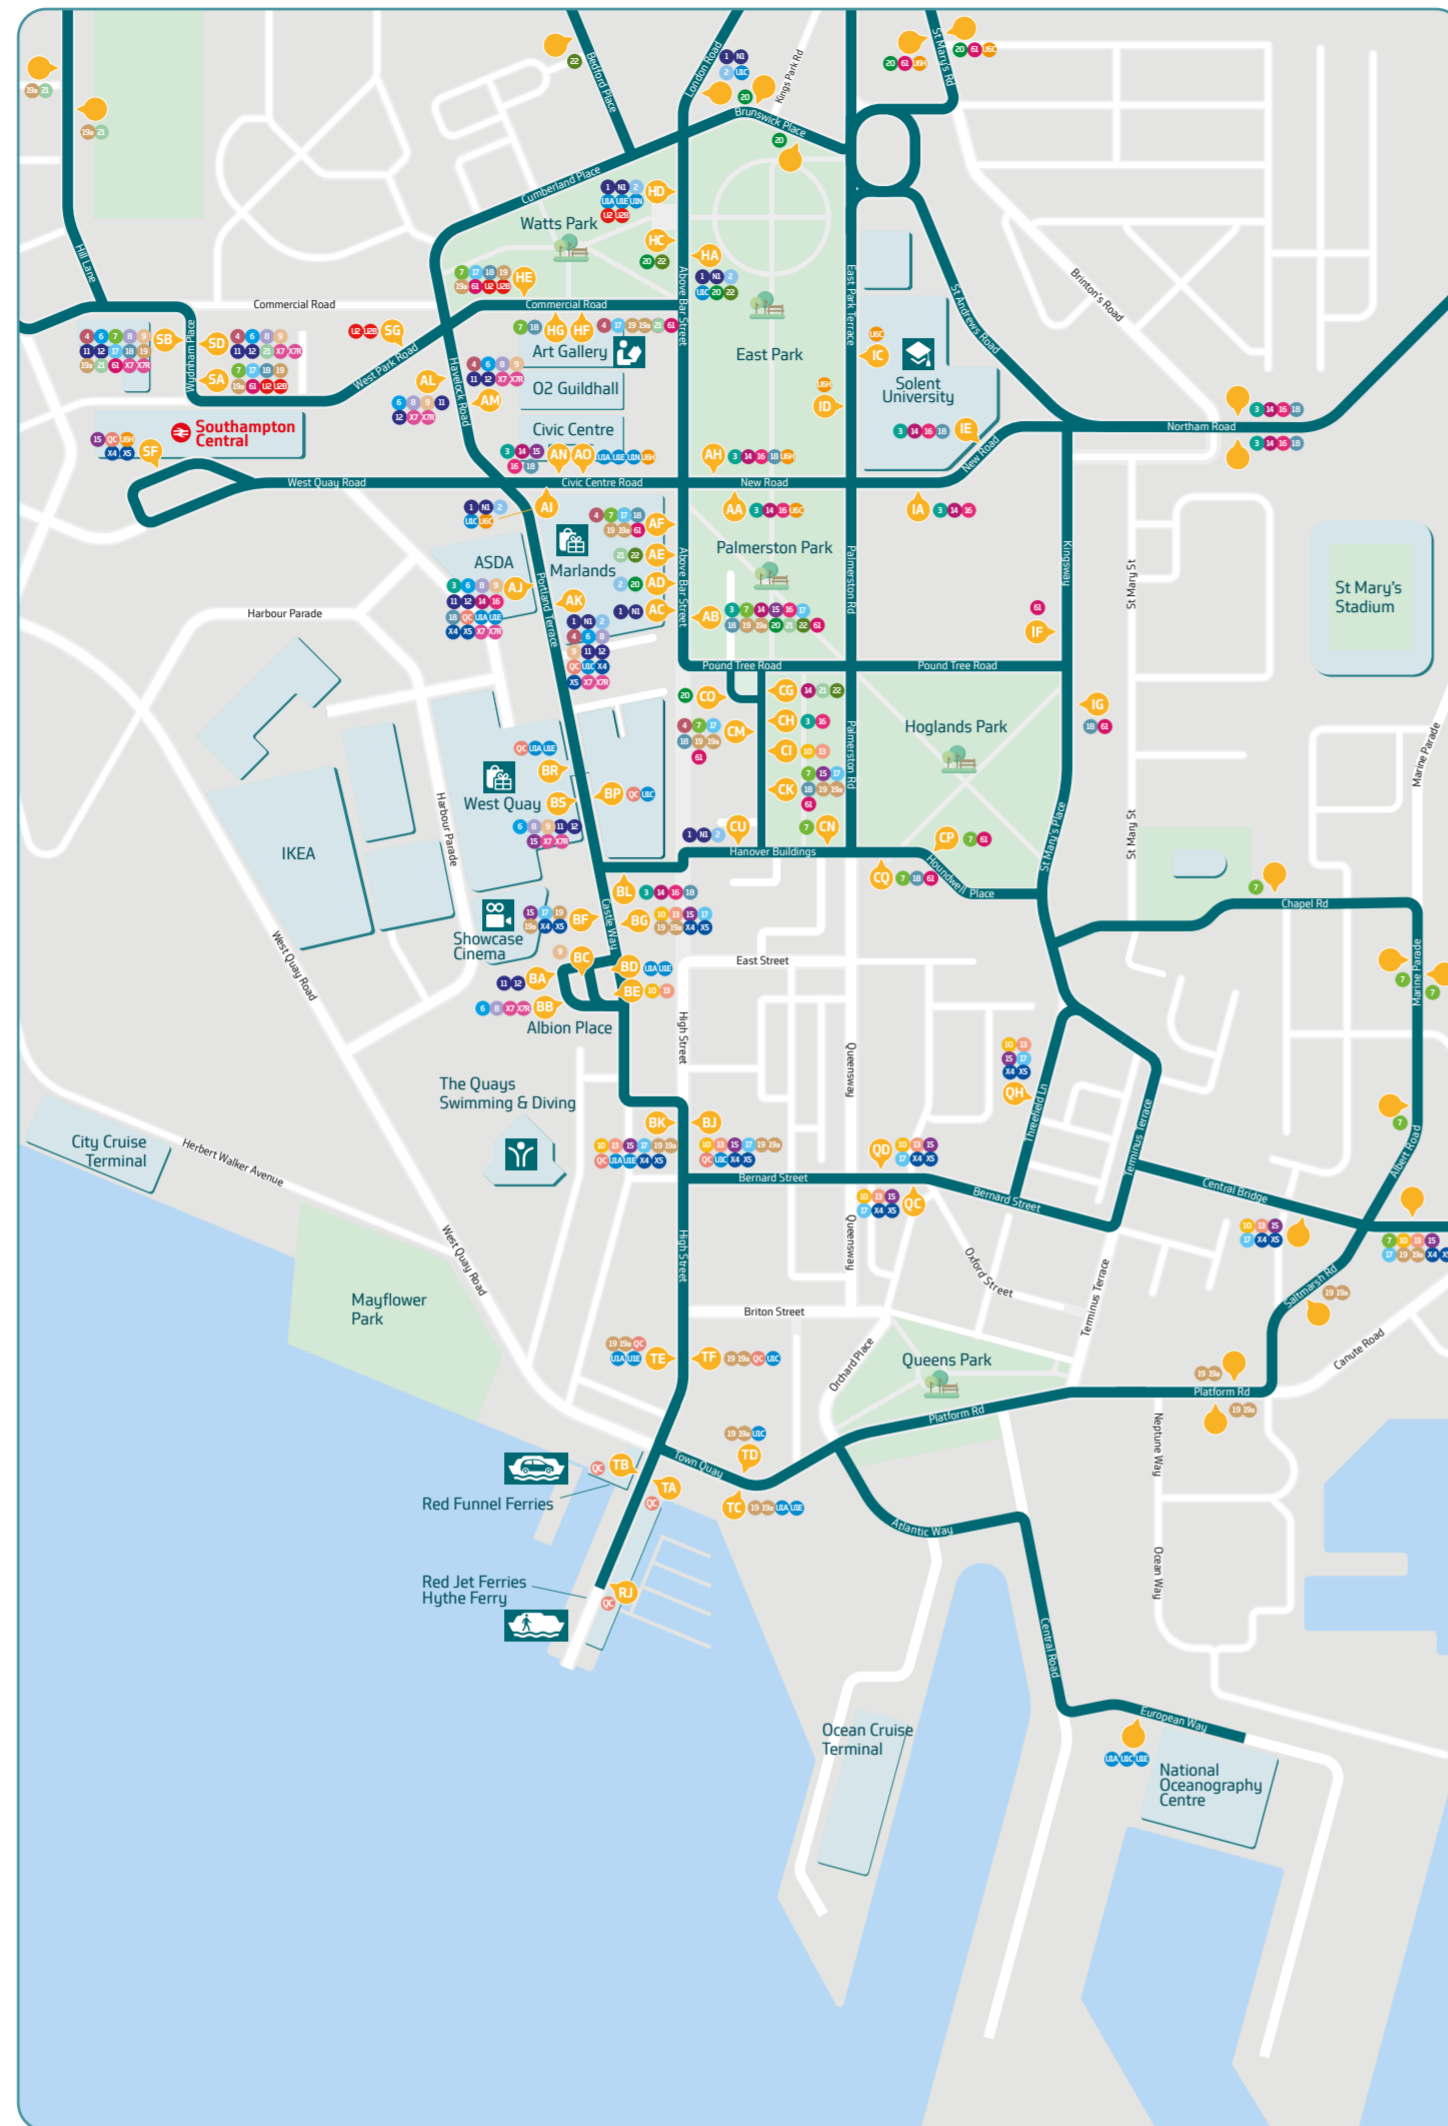

Southampton City Centre

Where to catch your bus in Southampton City Centre

Route	Destinations	Operator	Stops
QC	Town Quay	quayconnect	SF AK BP BJ TF TA
QC	Central Station	quayconnect	RJ TB TE BK BR AJ
1NI	Chandlers Ford Winchester	bluestar	CU AC HD
U1AUIE	University Southampton Airport	unilink	TC TE BK BD BR AJ AO HD
U1C	Town Quay NOCS	unilink	HA AI AK BP BJ TF TD
U1N	University	unilink	AO HD
2	Eastleigh Fair Oak	bluestar	CU AD HD
U2 U2B	University Bassett Green	unilink	SA SG HE HD
3	Bitterne Hedge End Eastleigh	bluestar	BL AJ AN AH IE
4	Shirley Lordshill Romsey	bluestar	CM AF HF SB
X4 X5	Fareham Portsmouth	Solent	SF AK BG BJ QD QH
6	Totton Lyndhurst Lyminster	bluestar	BB BS AJ AL SB
UGH	RSH Hospital University General Hospital	unilink	SF AO AH ID
7	Woolston Sholing	bluestar	SA HE AB CK
7	Millbrook General Hospital Lordshill	bluestar	CM AF HG SB
X7 X7R	Totton Salisbury	reds	BB BS AJ AL SB
8	Totton Marchwood Hythe	bluestar	BB BS AJ AL SB
9	Hythe Langley Fawley or Calshot	bluestar	BC BS AJ AL SB
10	Woolston Bitterne Sholing	bluestar	CI BG BJ