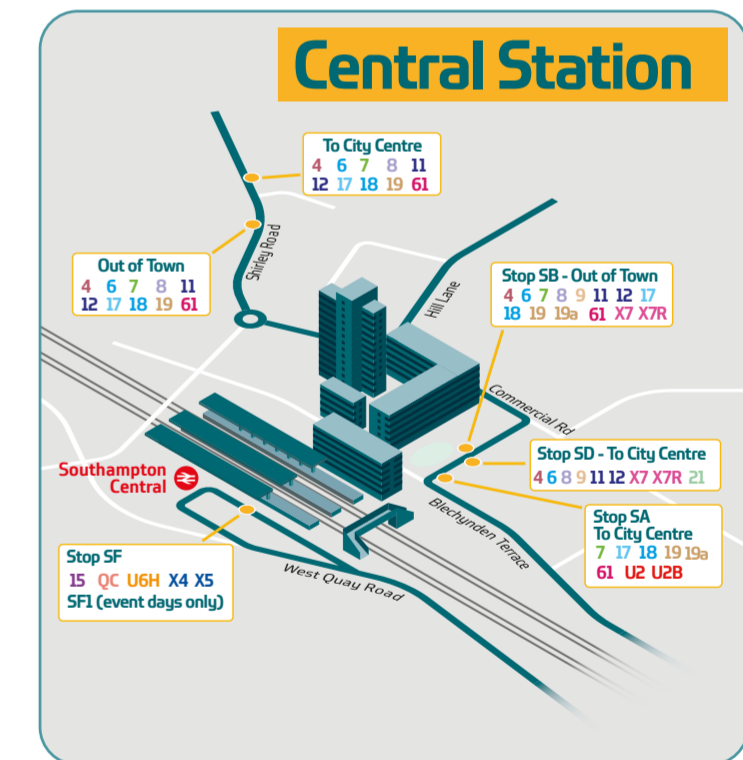

Southampton Area Public Transport Map

A guide to getting around the Southampton area

March 2025

Bus operators

Bluestar / quayconnect	01202 338421	www.bluestarbus.co.uk
First Solent	0345 646 0707	www.firstsolent.co.uk
Salisbury Reds	01202 338421	www.salisburyreds.co.uk
Stagecoach		www.stagecoachbus.com
Unilink	02380 595974	www.unilinkbus.co.uk
Xelabus	02380 644715	www.xelabus.info
CES		www.coachevents-services.co.uk

Coach operators

Megabus	0141 352 4444	www.megabus.com
National Express	0871 781 8181	www.nationalexpress.com

Rail operators

Cross Country	0344 736 9123	www.crosscountrytrains.co.uk
Great Western Railway	0345 700 0125	www.gwr.com
National Rail Enquiries	0345 748 4950	www.nationalrail.co.uk
Southern	0345 127 2920	www.southernrailway.com
South Western Railway	0345 600 0650	www.southwesternrailway.com

Ferry operators

Hythe Ferry	02380 840722	www.hytheferry.co.uk
Red Funnel Ferries	02380 019192	www.redfunnel.co.uk

Public Transport Enquires

Traveline 0871 200 2233 www.traveline.info/sw

Calls cost 12p per minute from land lines plus connection fee. Calls from other networks may vary.

Southampton City Centre

Where to catch your bus in Southampton City Centre