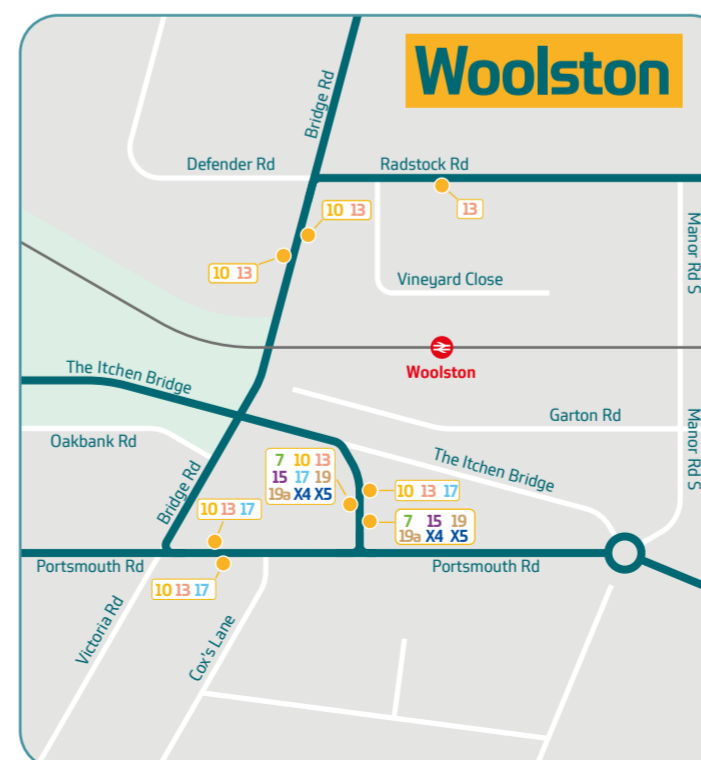

Southampton Area Public Transport Map

A guide to getting around the Southampton area

March 2025

Bus operators

Bluestar / quayconnect	01202 338421	www.bluestarbus.co.uk
First Solent	0345 646 0707	www.firstsolent.co.uk
Salisbury Reds	01202 338421	www.salisburyreds.co.uk
Stagecoach		www.stagecoachbus.com
Unilink	02380 595974	www.unilinkbus.co.uk
Xelabus	02380 644715	www.xelabus.info
CES		www.coachevents-services.co.uk

Coach operators

Megabus	0141 352 4444	www.megabus.com
National Express	0871 781 8181	www.nationalexpress.com

Rail operators

Cross Country	0344 736 9123	www.crosscountrytrains.co.uk
Great Western Railway	0345 700 0125	www.gwr.com
National Rail Enquiries	0345 748 4950	www.nationalrail.co.uk
Southern	0345 127 2920	www.southernrailway.com
South Western Railway	0345 600 0650	www.southwesternrailway.com

Ferry operators

Hythe Ferry	02380 840722	www.hytheferry.co.uk
Red Funnel Ferries	02380 019192	www.redfunnel.co.uk

Public Transport Enquires

Traveline 0871 200 2233 www.traveline.info/sw

Calls cost 12p per minute from land lines plus connection fee. Calls from other networks may vary.

Southampton City Centre

Where to catch your bus in Southampton City Centre