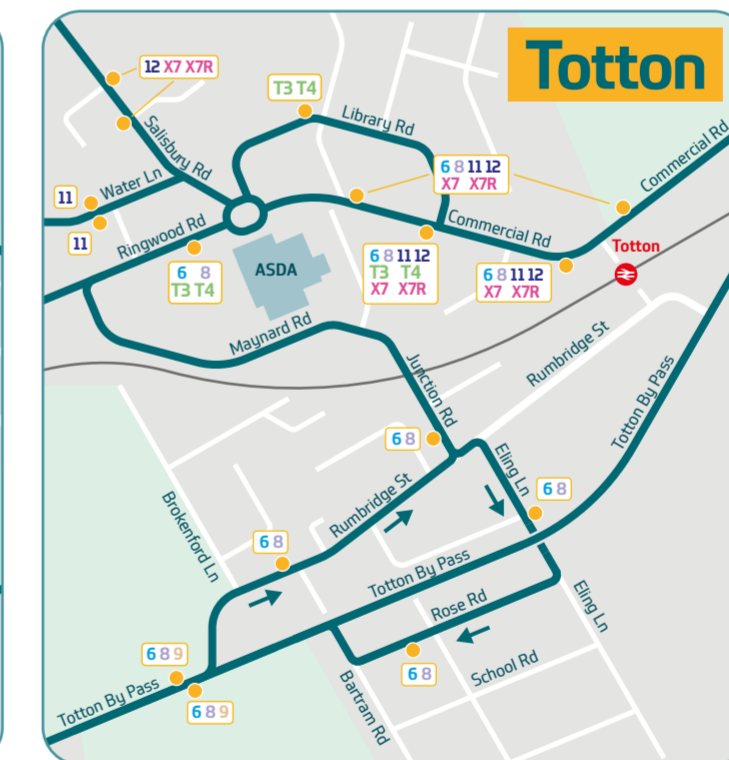

Southampton Area Public Transport Map

A guide to getting around the Southampton area

March 2025

Bus operators

Bluestar / quayconnect	01202 338421	www.bluestarbus.co.uk
First Solent	0345 646 0707	www.firstsolent.co.uk
Salisbury Reds	01202 338421	www.salisburyreds.co.uk
Stagecoach		www.stagecoachbus.com
Unilink	02380 595974	www.unilinkbus.co.uk
Xelabus	02380 644715	www.xelabus.info
CES		www.coachevents-services.co.uk

Coach operators

Megabus	0141 352 4444	www.megabus.com
National Express	0871 781 8181	www.nationalexpress.com

Rail operators

Cross Country	0344 736 9123	www.crosscountrytrains.co.uk
Great Western Railway	0345 700 0125	www.gwr.com
National Rail Enquiries	0345 748 4950	www.nationalrail.co.uk
Southern	0345 127 2920	www.southernrailway.com
South Western Railway	0345 600 0650	www.southwesternrailway.com

Ferry operators

Hythe Ferry	02380 840722	www.hytheferry.co.uk
Red Funnel Ferries	02380 019192	www.redfunnel.co.uk

Public Transport Enquires

Traveline 0871 200 2233 www.traveline.info/sw

Calls cost 12p per minute from land lines plus connection fee. Calls from other networks may vary.

Southampton City Centre

Where to catch your bus in Southampton City Centre