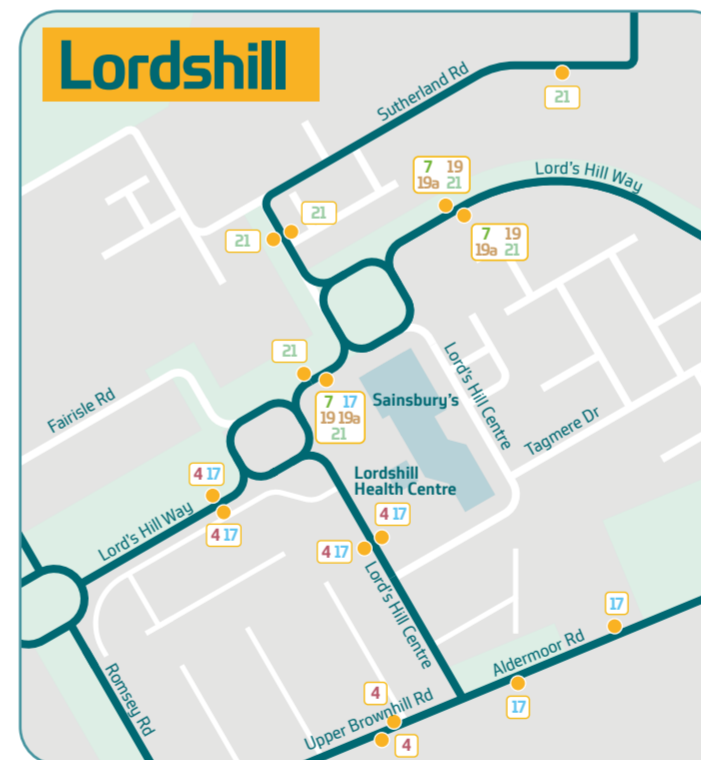

Southampton Area Public Transport Map

A guide to getting around the Southampton area

March 2025

Bus operators

Bluestar / quayconnect	01202 338421	www.bluestarbus.co.uk
First Solent	0345 646 0707	www.firstsolent.co.uk
Salisbury Reds	01202 338421	www.salisburyreds.co.uk
Stagecoach		www.stagecoachbus.com
Unilink	02380 595974	www.unilinkbus.co.uk
Xelabus	02380 644715	www.xelabus.info
CES		www.coachevents-services.co.uk

Coach operators

Megabus	0141 352 4444	www.megabus.com
National Express	0871 781 8181	www.nationalexpress.com

Rail operators

Cross Country	0344 736 9123	www.crosscountrytrains.co.uk
Great Western Railway	0345 700 0125	www.gwr.com
National Rail Enquiries	0345 748 4950	www.nationalrail.co.uk
Southern	0345 127 2920	www.southernrailway.com
South Western Railway	0345 600 0650	www.southwesternrailway.com

Ferry operators

Hythe Ferry	02380 840722	www.hytheferry.co.uk
Red Funnel Ferries	02380 019192	www.redfunnel.co.uk

Public Transport Enquires

Traveline 0871 200 2233 www.traveline.info/sw

Calls cost 12p per minute from land lines plus connection fee. Calls from other networks may vary.

Southampton City Centre

Where to catch your bus in Southampton City Centre