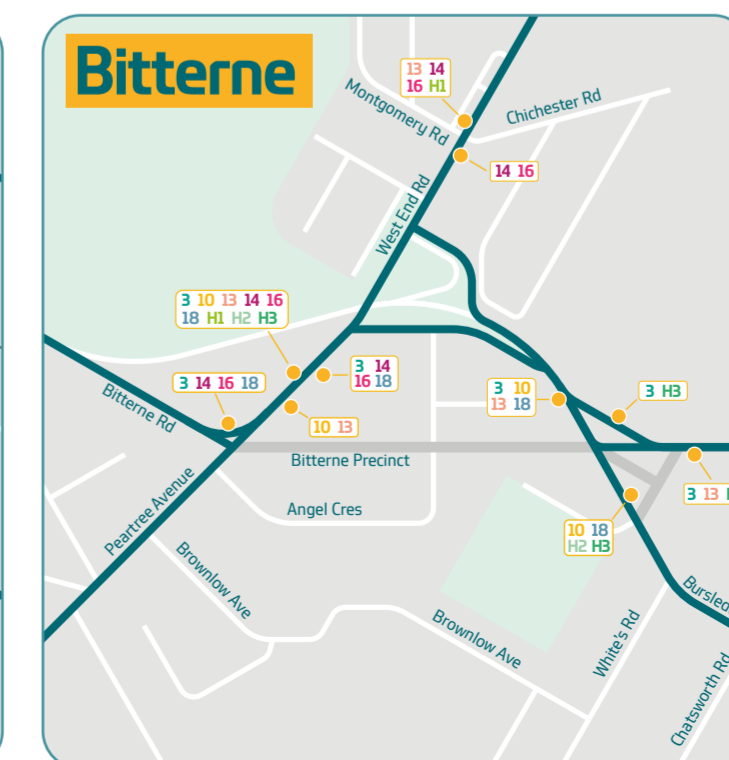

Southampton Area Public Transport Map

A guide to getting around the Southampton area

March 2025

Bus operators

Bluestar / quayconnect	01202 338421	www.bluestarbus.co.uk
First Solent	0345 646 0707	www.firstsolent.co.uk
Salisbury Reds	01202 338421	www.salisburyreds.co.uk
Stagecoach		www.stagecoachbus.com
Unilink	02380 595974	www.unilinkbus.co.uk
Xelabus	02380 644715	www.xelabus.info
CES		www.coachevents-services.co.uk

Coach operators

Megabus	0141 352 4444	www.megabus.com
National Express	0871 781 8181	www.nationalexpress.com

Rail operators

Cross Country	0344 736 9123	www.crosscountrytrains.co.uk
Great Western Railway	0345 700 0125	www.gwr.com
National Rail Enquiries	0345 748 4950	www.nationalrail.co.uk
Southern	0345 127 2920	www.southernrailway.com
South Western Railway	0345 600 0650	www.southwesternrailway.com

Ferry operators

Hythe Ferry	02380 840722	www.hytheferry.co.uk
Red Funnel Ferries	02380 019192	www.redfunnel.co.uk

Public Transport Enquires

Traveline 0871 200 2233 www.traveline.info/sw

Calls cost 12p per minute from land lines plus connection fee. Calls from other networks may vary.

Southampton City Centre

Where to catch your bus in Southampton City Centre